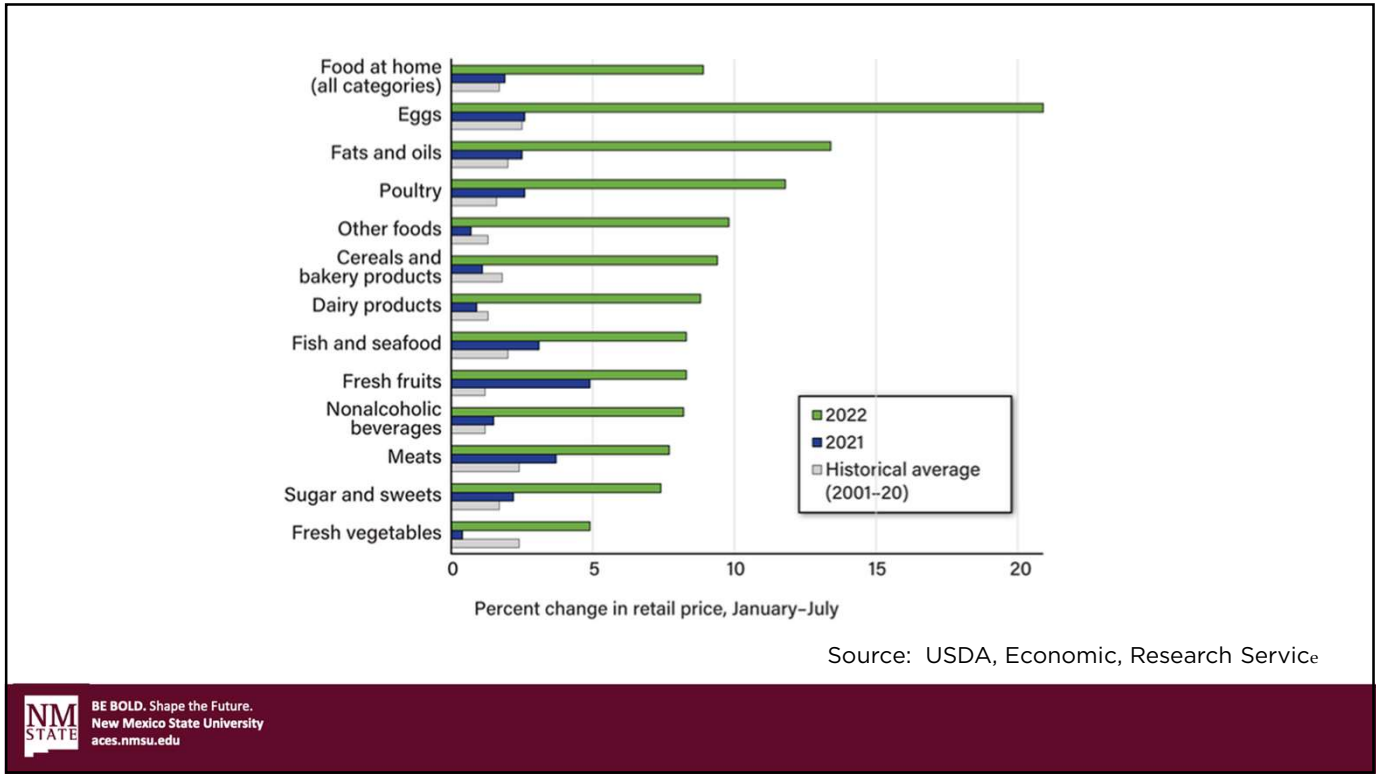

1

Where is my money going?

On average Americans wastes approximately \$18,000 per year

New York Post

BE BOLD. Shape the Future.
New Mexico State University
aces.nmsu.edu

2

Food

- Make a meal plan each week
- Make a list
- Don't toss leftovers
- Can we eat healthy on a budget?
- Reduce the times you eat out